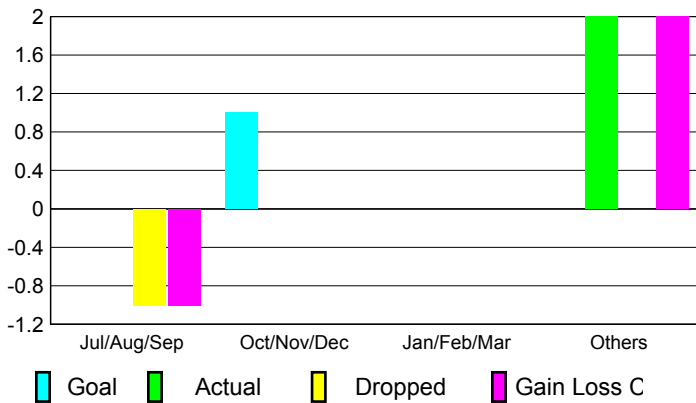

2009-2010 GMT Quarterly Report for District (or Undistricted) **District 201V5**

GMT: **Anthony 'Tony' J Benbow**

Location: **AUSTRALIA**

GMT CA: **7**

CLUBS

Club Results
2009-2010

Clubs
2008-2009

Month	New Club Goal	Actual New Clubs	Actual Dropped Clubs	Gain/Loss of Clubs	Gain/Loss of Clubs
Jul/Aug/Sep	0	0	-1	-1	0
Oct/Nov/Dec	1	0	0	0	0
Jan/Feb/Mar	0	0	0	0	1
Apr/May/June	0	2	0	2	0
Totals	1	2	-1	1	1

Club Results 2009-2010

Goal, New, Dropped, Gain/Loss

Comparison of Club Gain/Loss

Current Year Compared to the Previous Year

YTD Status Quo Clubs 2009-2010

Status Quo Clubs Compared to Status Quo Members

MEMBERSHIP

Membership Results
2009-2010

Membership
2008-2009

Month	Net Memb Goal	Actual New Memb	Actual Dropped Memb	Gain/Loss of Memb	Gain/Loss of Memb
Jul/Aug/Sep	0	104	-102	2	9
Oct/Nov/Dec	15	45	-32	13	3
Jan/Feb/Mar	5	23	-27	-4	15
Apr/May/June	0	100	-46	54	17
Totals	20	272	-207	65	44