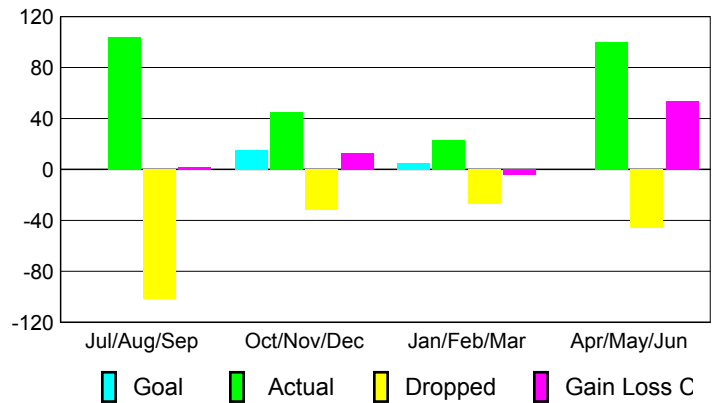

Membership Results 2009-2010

Goal, New, Dropped, Gain/Loss