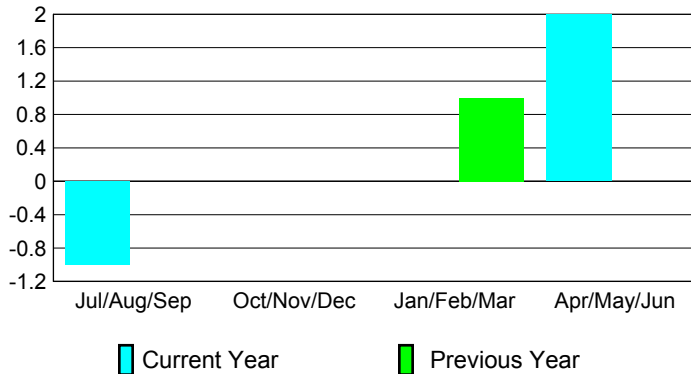

Club Results 2009-2010

Goal, New, Dropped, Gain/Loss

Comparison of Club Gain/Loss

Current Year Compared to the Previous Year

YTD Status Quo Clubs 2009-2010

Status Quo Clubs Compared to Status Quo Members

MEMBERSHIP