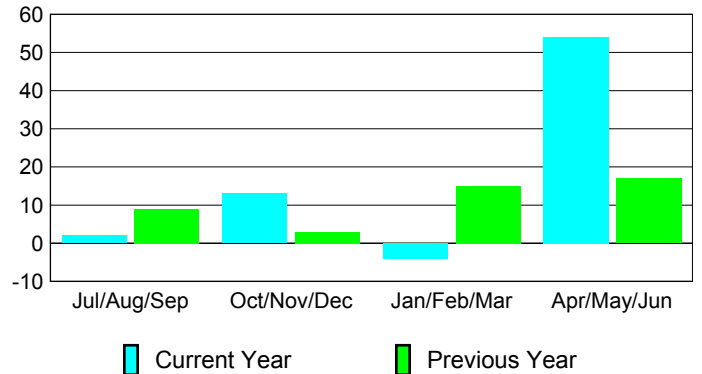

Membership Results
2009-2010

Membership
2008-2009

Month	Net Memb Goal	Actual New Memb	Actual Dropped Memb	Gain/Loss of Memb	Gain/Loss of Memb
Jul/Aug/Sep	0	104	-102	2	9
Oct/Nov/Dec	15	45	-32	13	3
Jan/Feb/Mar	5	23	-27	-4	15
Apr/May/June	0	100	-46	54	17
Totals	20	272	-207	65	44

Membership Results 2009-2010

Goal, New, Dropped, Gain/Loss

Comparison of Membership Gain/Loss

Current Year Compared to the Previous Year

Gender Comparison 2009-2010